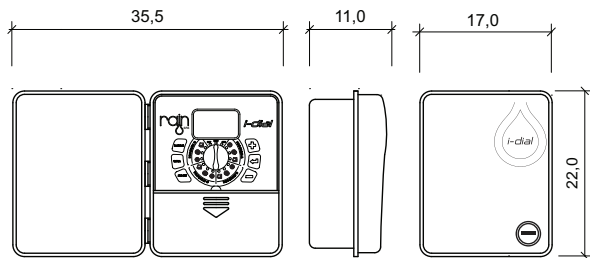

1. NEW PROGRAMING METHOD

3. COVER

2. BATTERY COMPARTMENT

4. 3" BACKLIT LCD SCREEN

Code	Models	Box Qt.y	Box - cm
200.4081340	I-DIAL 9 VOLT 4 ZONES OUTDOOR	4	36x33x32
200.4081360	I-DIAL 9 VOLT 6 ZONES OUTDOOR	4	36x33x32
200.4081380	I-DIAL 9 VOLT 8 ZONES OUTDOOR	4	36x33x32